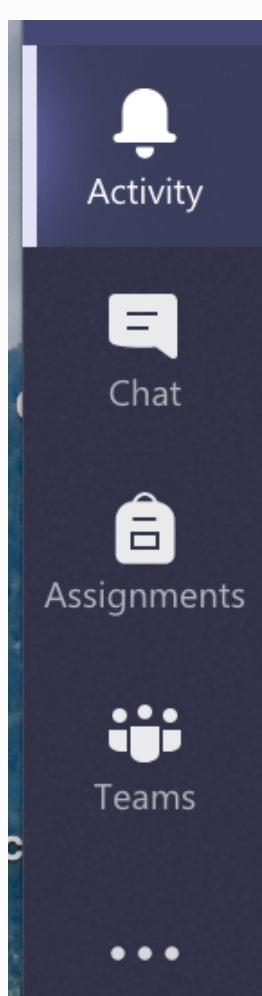

studentnumber@sd67.bc.ca

Sign in

mberrisford@sd67.bc.ca

Enter password

Password

[Forgot my password](#)

[Sign in with another account](#)

Sign in

Enter Password

**Password: Use the school
password that you are given at
the beginning of the school year**

General Posts Files Class Notebook Assignments Grades

Sample Screen